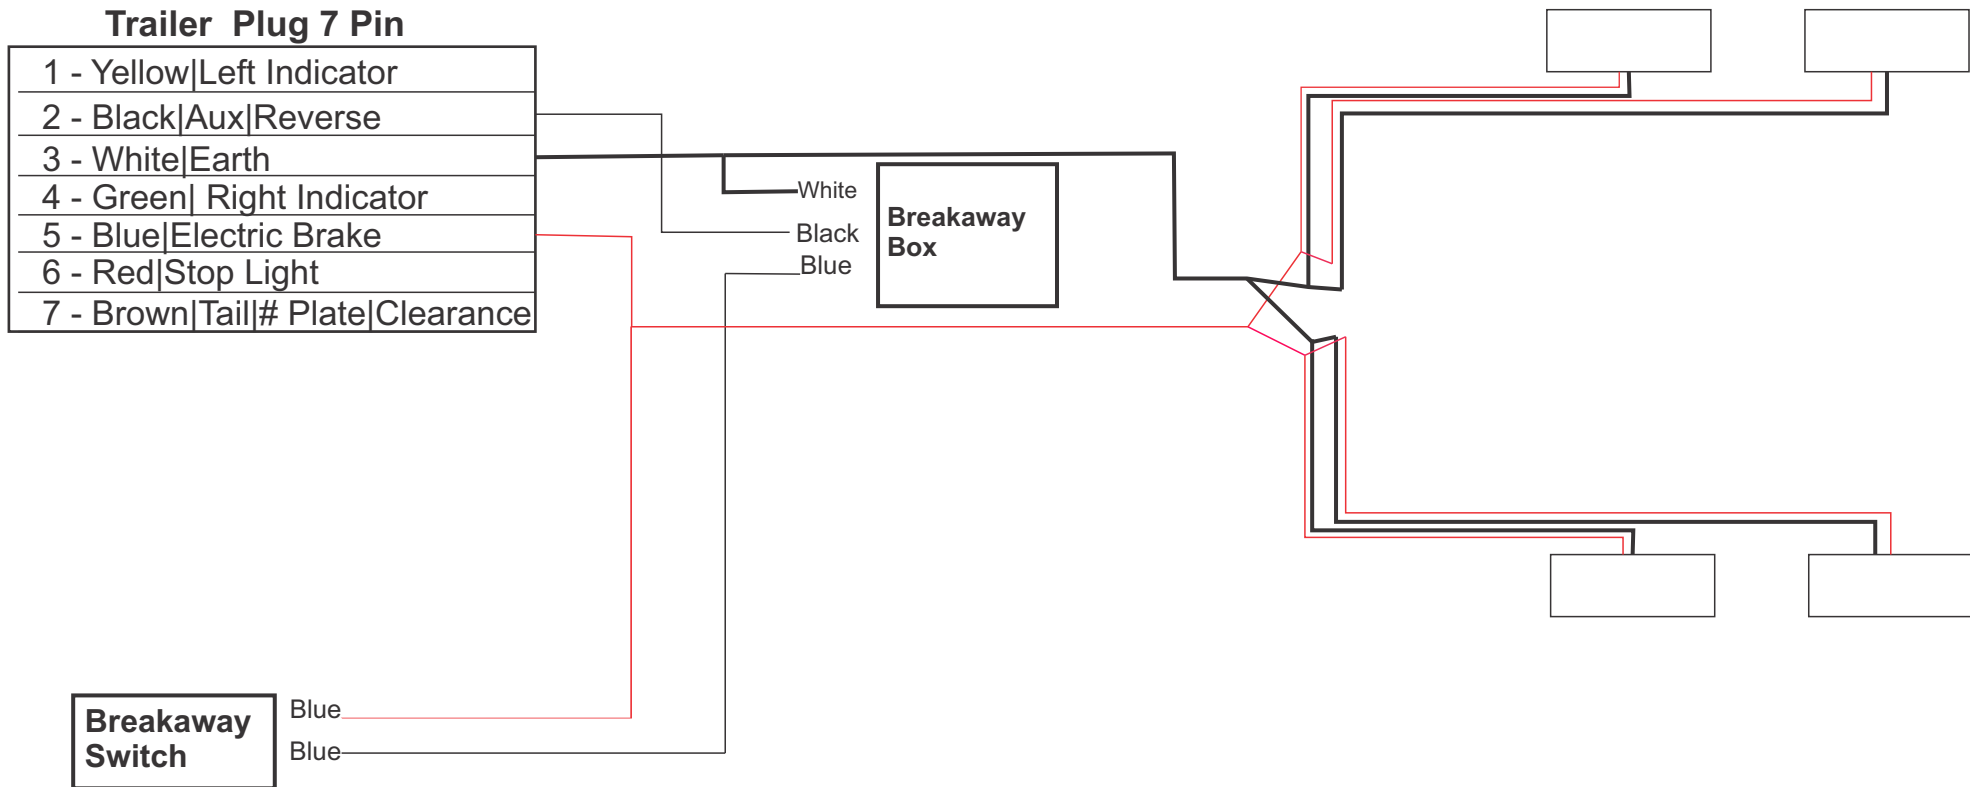

ELECTRIC BRAKE WIRING LAYOUT

INDUSTRY LEADING 5 YEAR FRAME WARRANTY.

... so you can ALWAYS trust a Swiftco.